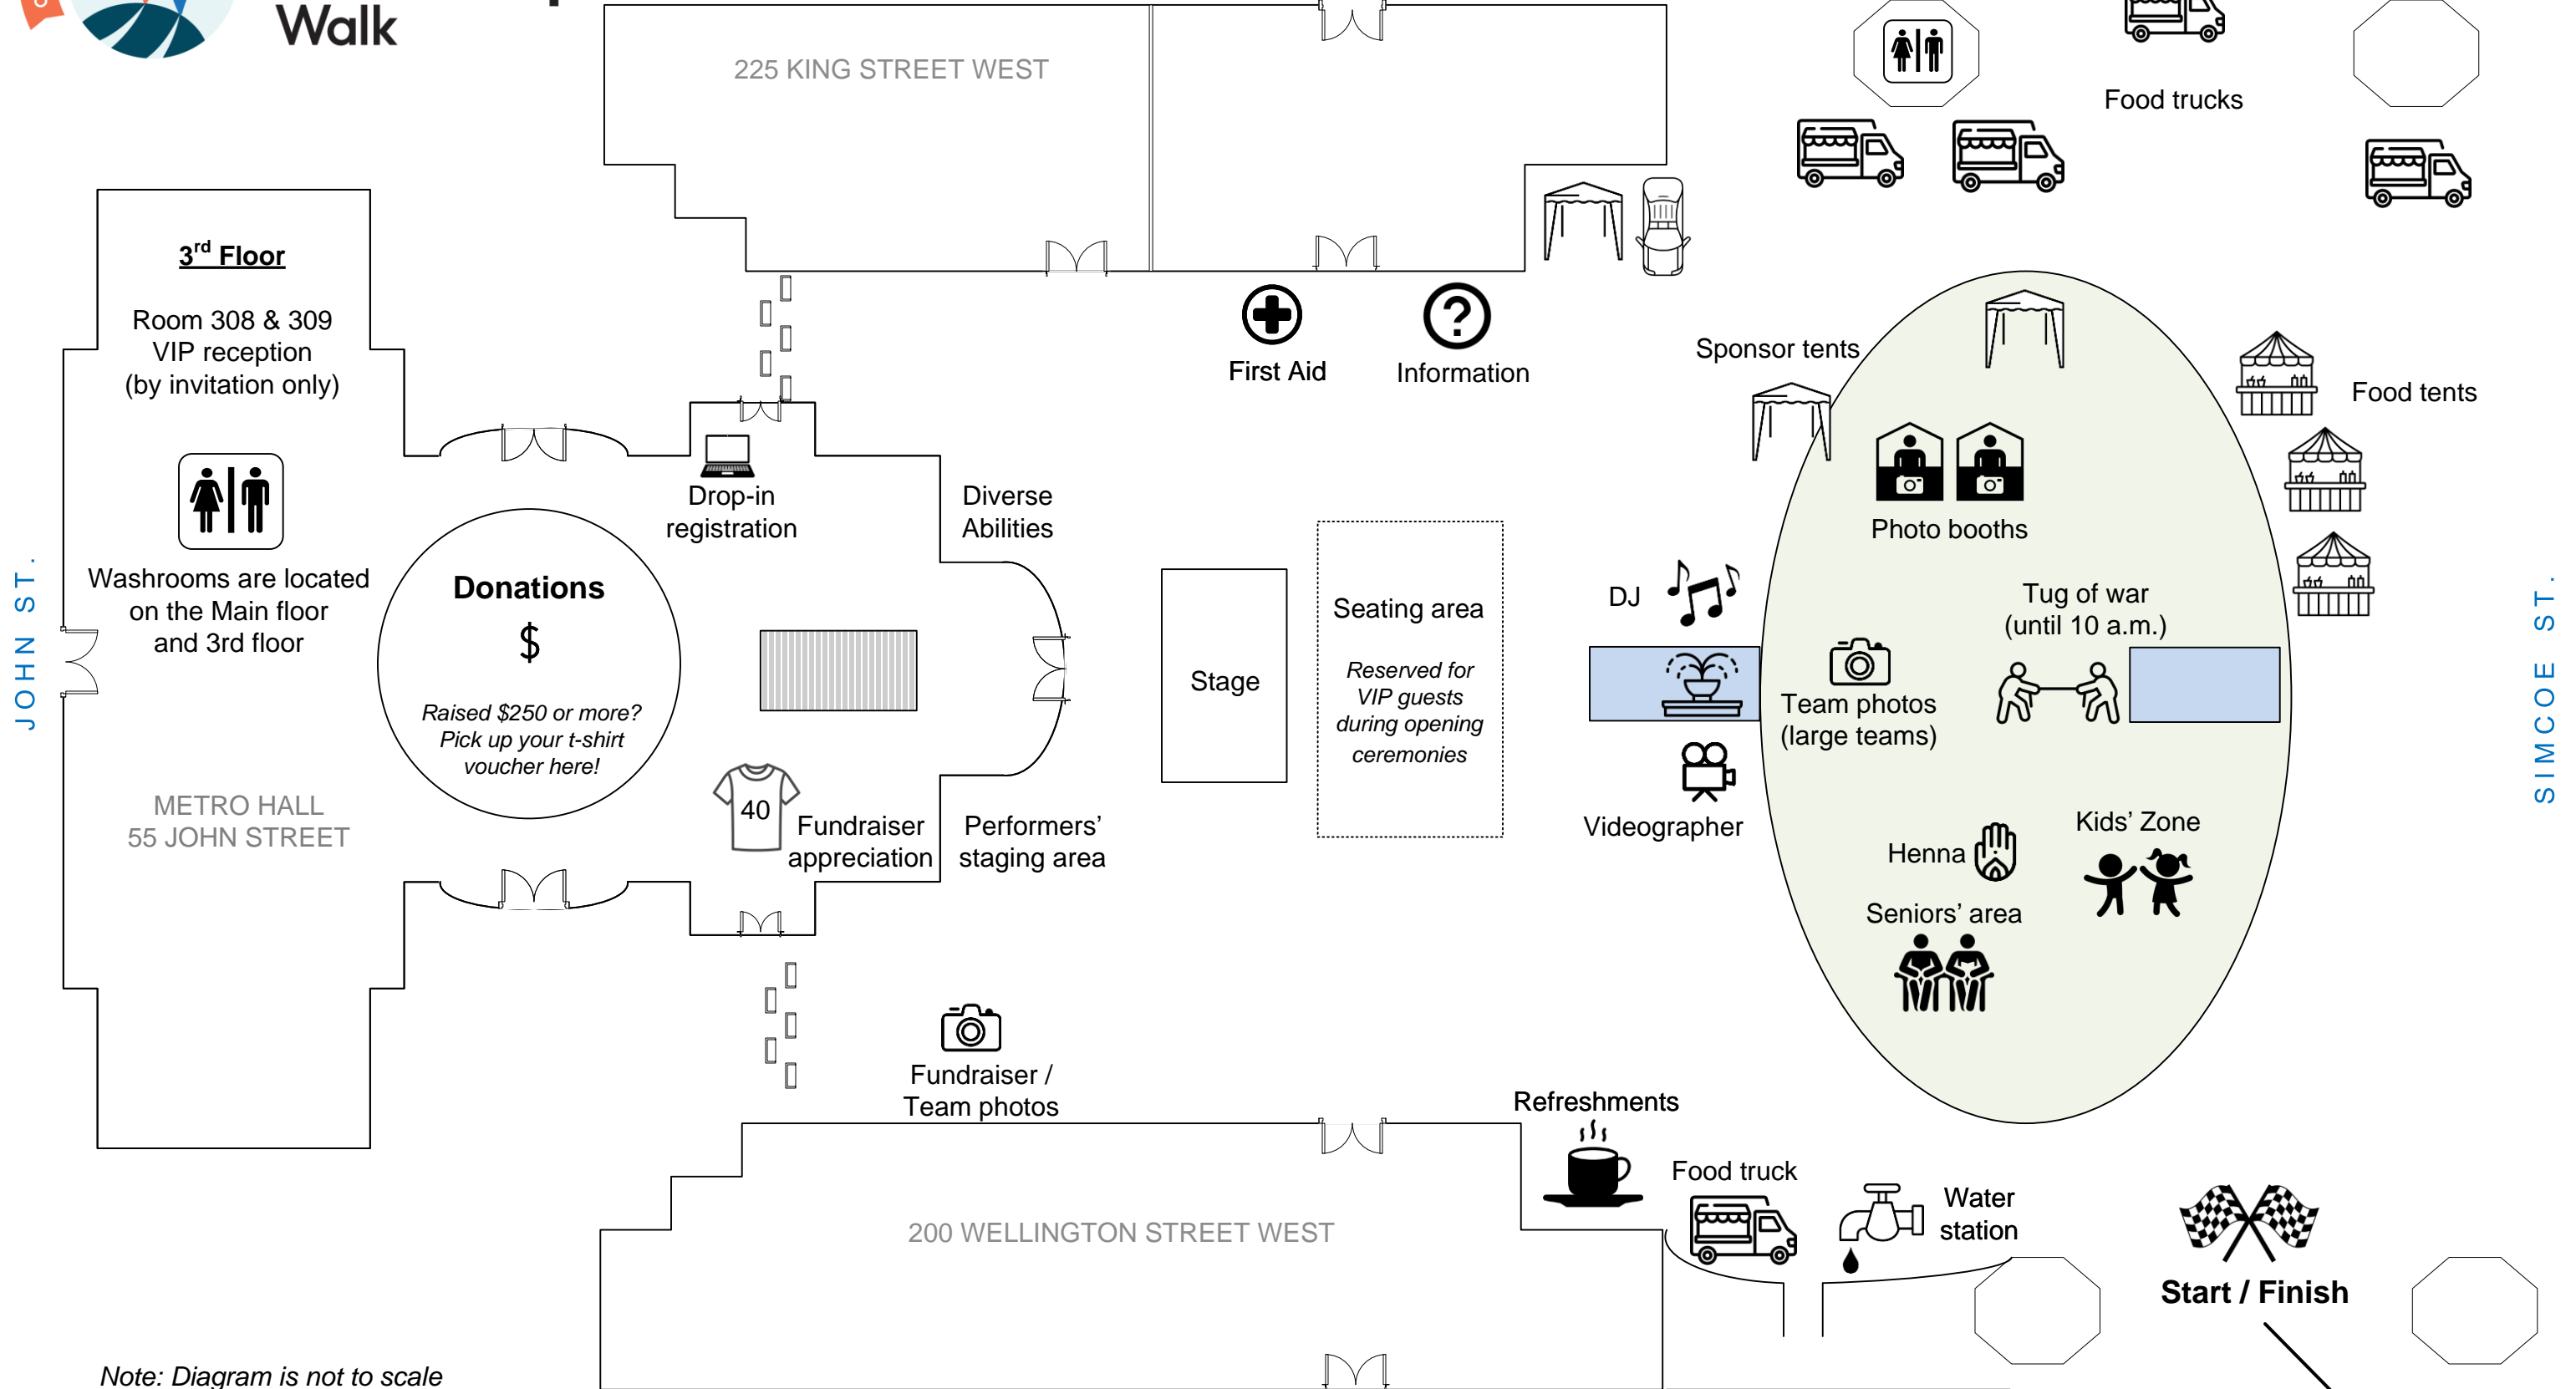

World Partnership Walk

Toronto Site Guide

KING ST. WEST

JOHN ST.

SIMCOE ST.

Note: Diagram is not to scale

WELLINGTON ST. WEST

(via Wellington St. West)